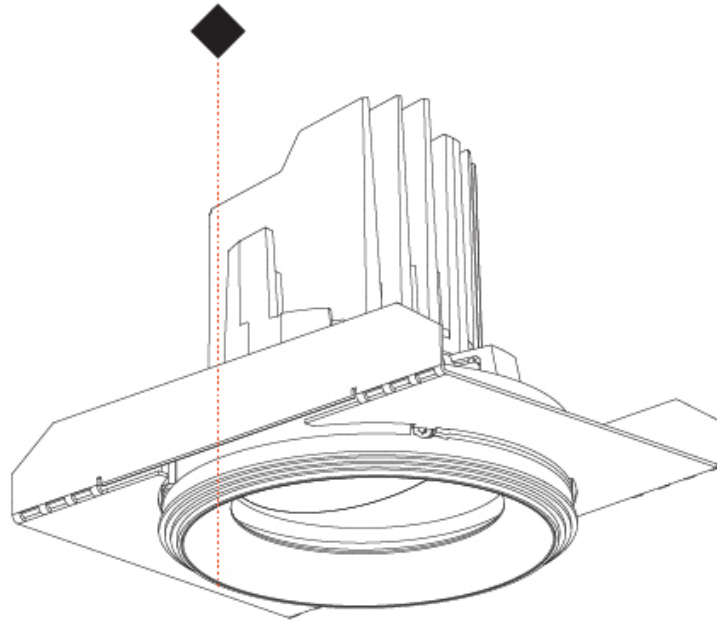

BIONIQ ROUND ADJUSTABLE TRIMLESS

A35182-

PROJECT

TYPE

SPECIFIER

QUANTITY

DATE