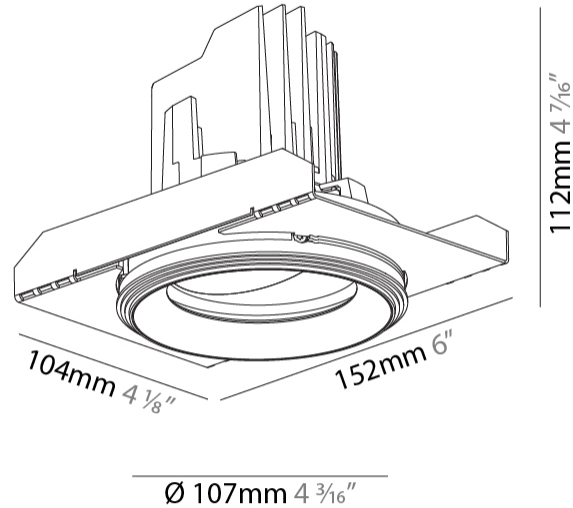

PHYSICAL

Shape: Round
Diameter (mm): 107
Diameter (in): 4 3/16
Height (mm): 112
Height (in): 4 7/16
Ceiling Thickness (mm): 10 / 12.5 / 15 / 25
Ceiling Thickness (in): 3/8 or 1/2 or 9/16 or 1
Min. Recessing Depth (mm): 130
Min. Recessing Depth (in): 5 1/8
Light Distribution: Adjustable / Downlight
Weight (kg): 0.596
Weight (lbs): 1.31
Fixture Finish: SSR / BKV / CWI / CRY / HAB / UFT / ITA / RUA / FTG / MYG / LOD / PUS / FRO / FUP / KIA / POP / BLS / SPG / MEY / GOH / GUM / CHC / COM / ABZ / JAG / OBR / MOS / ROR
Fixture Material: Aluminum Die Cast
Cut-out Measurements: Ø 111mm / 4 3/8"
Upon Request: Unique Ceiling Thickness

ELECTRICAL

Lamp Type: LED (Zhaga Standard)
Input Wattage (W): 13.2 / 16.5
Total Output Wattage (W): 12.1 / 14.7
Dimming: Tri-Mode (Non-Dimming and Phase Dimming (120Vac only) and 0-10V Dimming)
Driver Included: No
Driver Location: Recessed Housing
Driver Type: Constant Current - Universal
Driver Class: Class 2
Housing: See components
Input Voltage (V): 120 - 277
Constant Current (MA): 350

LED

Number of LEDs: 1
Color Temperature (°K): 2700 / 3000 / 3500 / 4000
Max. Delivered Lumen (lm): 850 / 950 / 1019 / 1040
Nominal Lumen (lm): 960 / 1070 / 1156 / 1180
CRI: >90 CRI
Lamp Life (hrs): 50000
Upon Request: RGB-W Tunable White Special Color Temperature Special LED

OPTICAL

Reflector: 10
Adjustability: Rotational 355°; Tilt 30°
Upon Request: Special Beam Angles

RATINGS AND CERTIFICATIONS